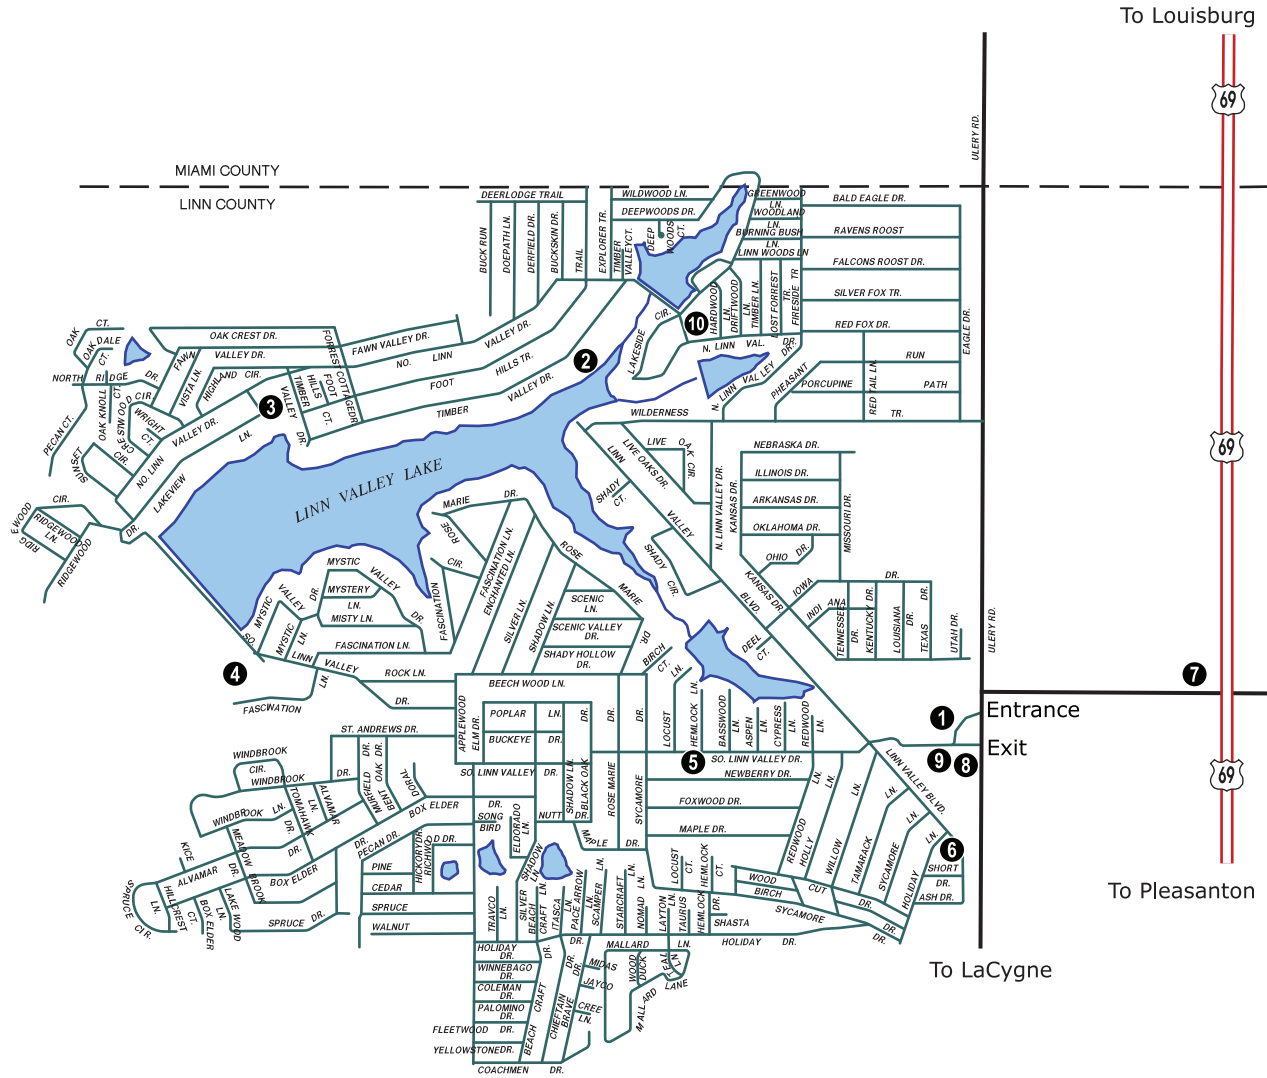

Linn Valley Lakes

Map available at www.LinnValleyLakes.com

- 1) POA Office, Laundry Facility, Swimming Pool
- 2) Boat Launching Area
- 3) Clubhouse, Swimming Pool
- 4) Golf Course, Pro Shop, Restaurant
- 5) Church
- 6) Public Storage
- 7) City of Linn Valley Offices
- 8) Trash Compactor
- 9) Mail Boxes, Bulletin Board
- 10) Bath House #2